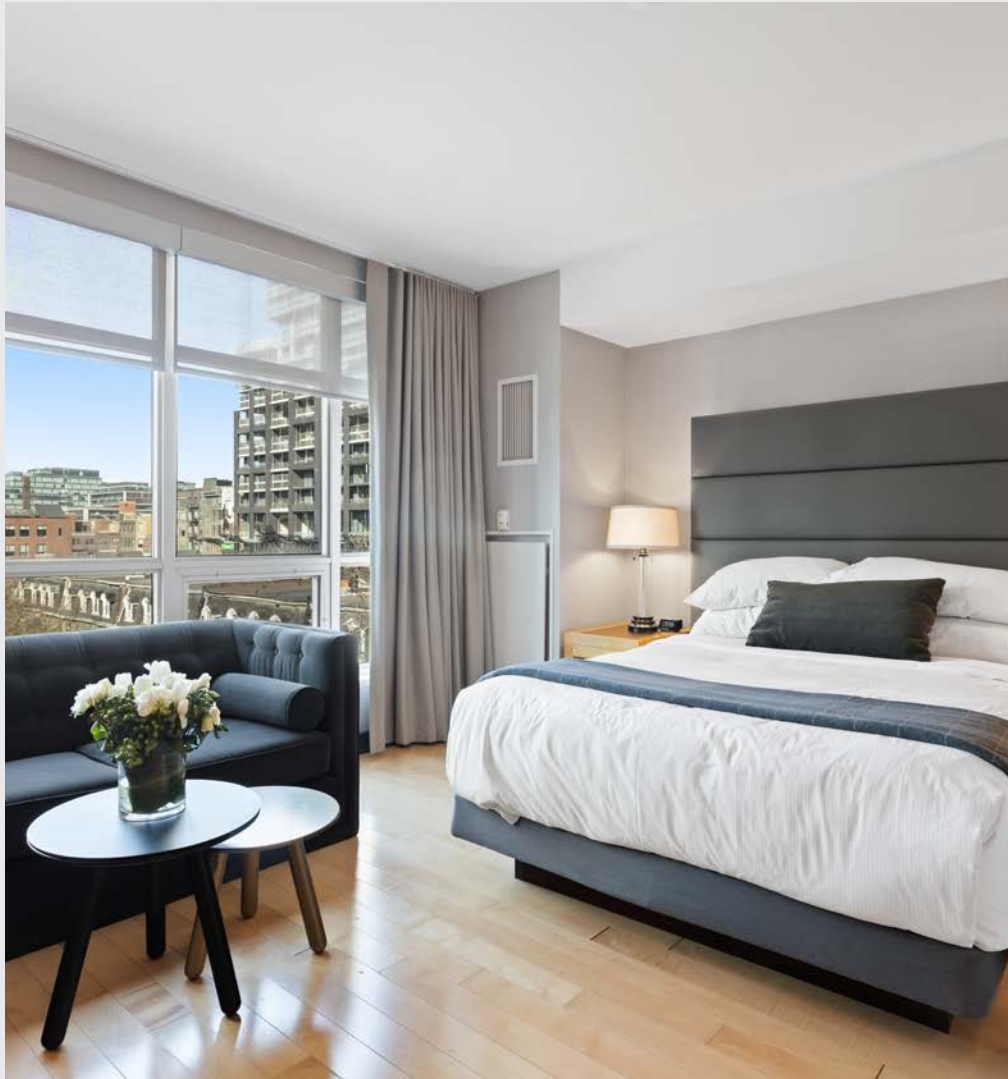

HUBBARD

---

contract

PFM BLACKOUT CATALOG