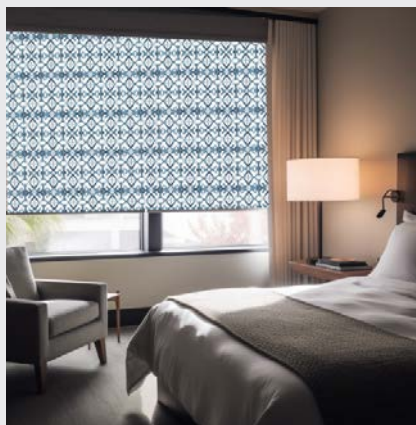

Lucy PFP Blackout Roller Shade

This pfp blackout roller shade is a premium option for any project

UP TO 110" WIDE

100% POLYESTER

PASSES NFPA 701

ANY COLOR, PATTERN