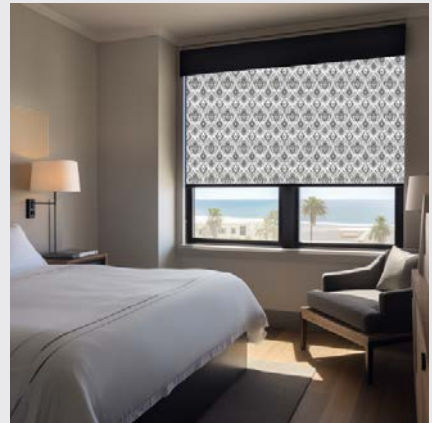

Our most popular plain weave pfp roller shade fabric. Print any color or design.

 UP TO 110" WIDE

 100% POLYESTER

 PASSES NFPA 701

 ANY COLOR, PATTERN

Lucy PFP Blackout Roller Shade

This pfp blackout roller shade is a premium option for any project