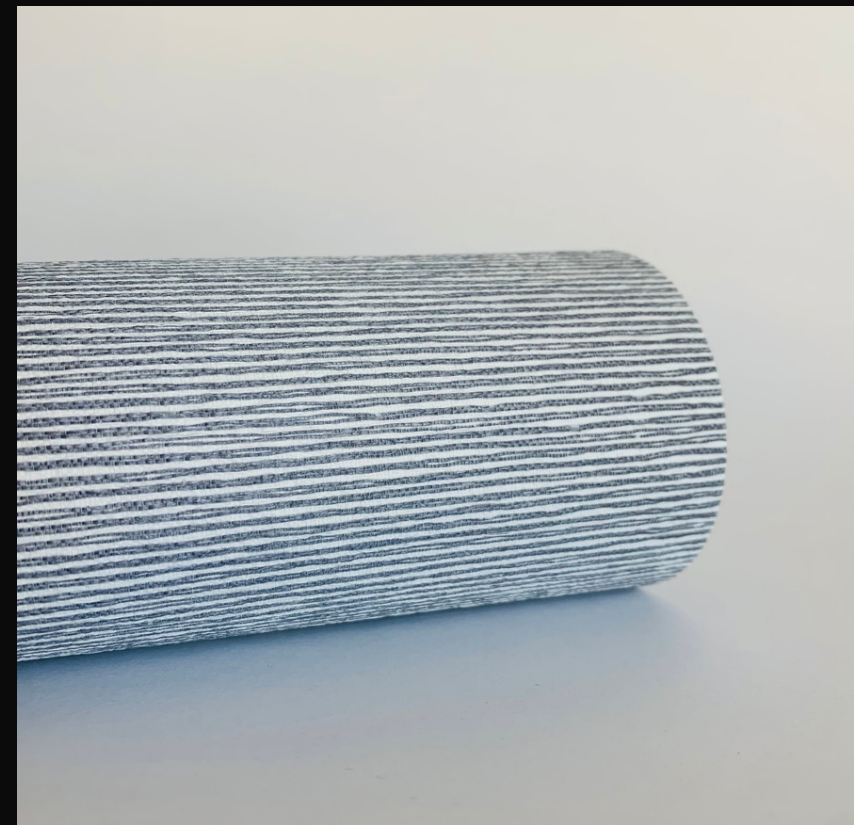

HUBBARD  
*contract*

CleopatraQS - White 110" FR

CleopatraQS - Amber 110" FR

CleopatraQS - Bronze 110" FR

CleopatraQS - Silver 110" FR

CleopatraQS - Ash 110" FR

CleopatraQS - Charcoal 110" FR

*Ready  
to Ship*