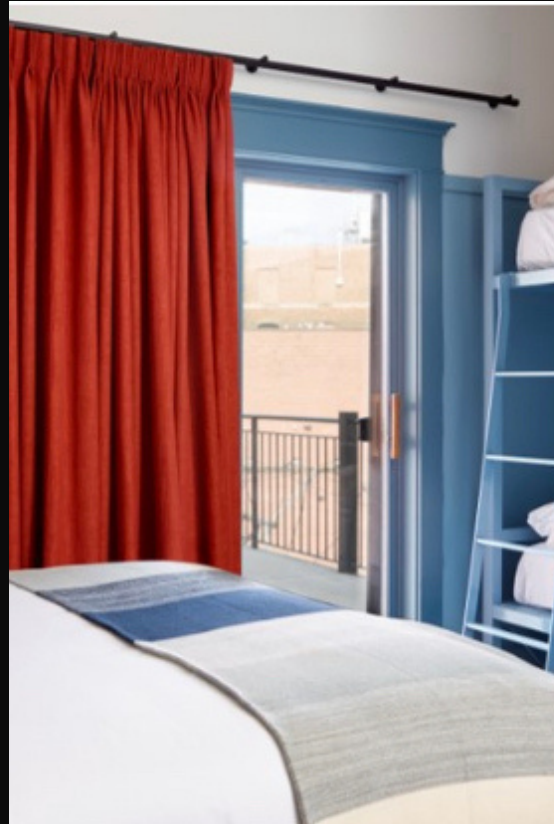

Available in project quantities.
Ask about program pricing.

HUBBARD
— contract

READY TO SHIP