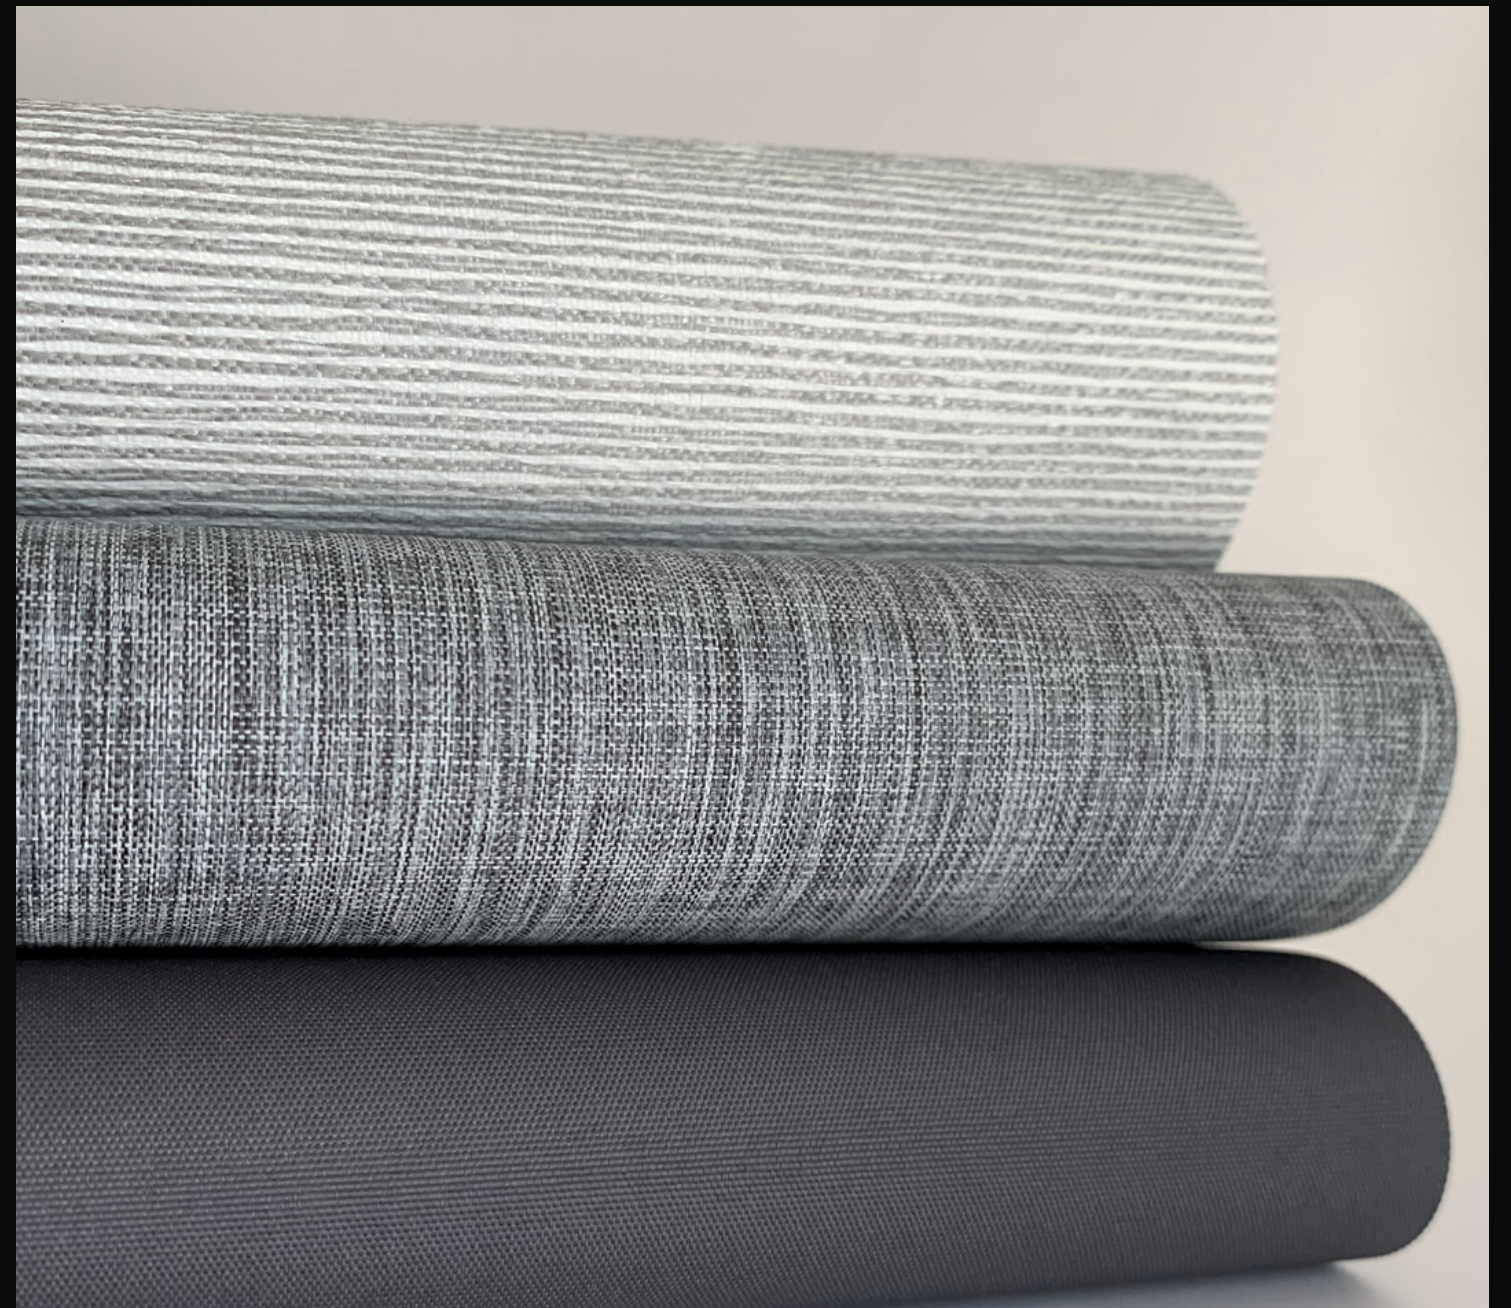

HUBBARD

---

contract

*Ready
to Ship*

Window Treatment Fabrics
Great for Hospitality Projects