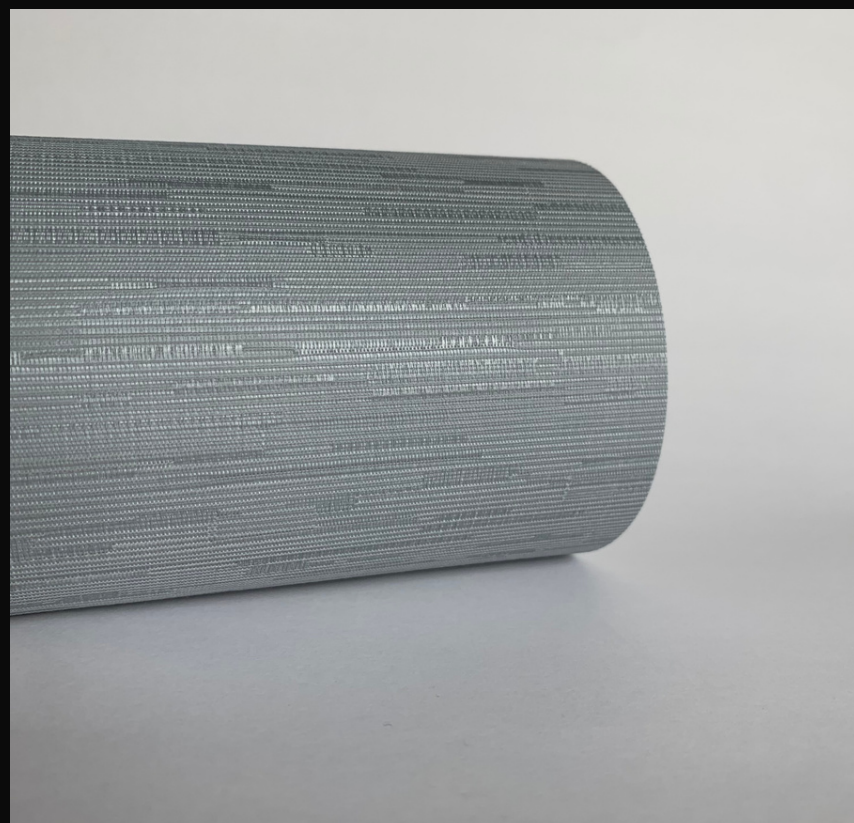

GretaQS- Light Sage 110" FR