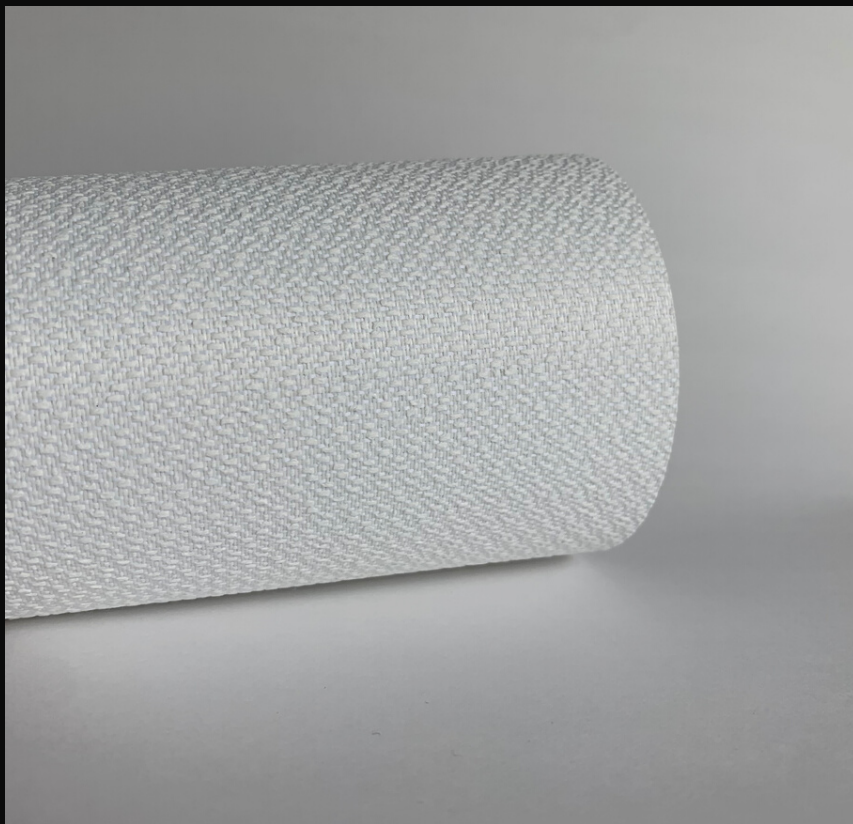

**BLACKOUT  
ROLLER  
SHADE  
FABRICS**

AngelaQS - White 110" FR

AngelaQS - Nutty 110" FR

AngelaQS - Mink 110" FR

AngelaQS - Stone 110" FR

HUBBARD  
— contract

Ready  
to Ship

**BLACKOUT  
ROLLER  
SHADE  
FABRICS**

HUBBARD  
contract

EleanorQS- White 110" FR

EleanorQS- Muslin 110" FR

EleanorQS- Strand 110" FR

EleanorQS- Mink 110" FR

Ready  
to Ship

**BLACKOUT  
ROLLER  
SHADE  
FABRICS**

HUBBARD  
contract

HarrietQS- White 110" FR

HarrietQS- Marshmallow 110" FR

HarrietQS- Toast 110" FR

HarrietQS- Dove 110" FR

HarrietQS- Night 110" FR

*Ready  
to Ship*

**BLACKOUT  
ROLLER  
SHADE  
FABRICS**

HUBBARD  
— *contract*